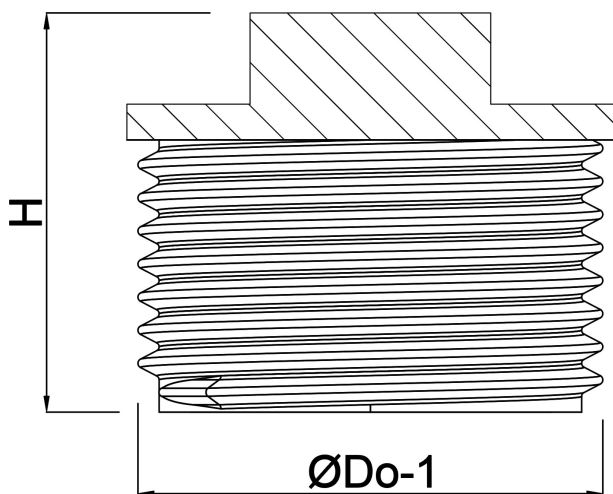

Profec Nr. 290 Plug brass 1/8" male thread 30bar (0710386)

TECHNICAL SPECIFICATIONS

Material	brass
Connection	male thread
Fitting nr.	Nr. 290
Temperature range	-10°C - 115°C
Size	1/8"
Pressure	30 bar

DIMENSIONS

F-1	4 mm
H	9.5 mm
ØDo-1	1/8 "

Last modified date: 13/03/2026

Bosta UK Ltd.
Reflection House
Olding Road
Bury St. Edmunds
Suffolk
IP33 3TA
T +44 (0) 1284 716580
E enquiries@bosta.co.uk
<http://www.bosta.com>