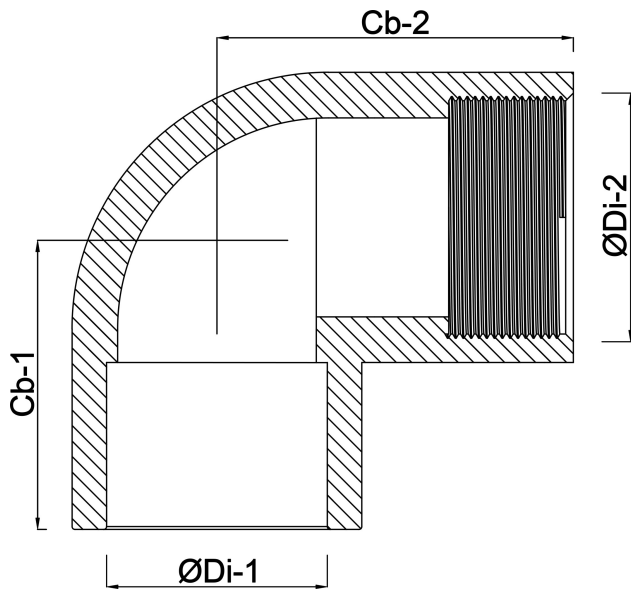

**VDL Adaptor elbow 90° PVC-U  
50 mm x 1 1/2" glue socket x  
female thread 16bar grey with  
stainless steel ring type  
reinforced (7002636)**

**V-L Van de Lande**

# TECHNICAL SPECIFICATIONS

Colour	grey
Type	reinforced
Material	PVC-U
Feature	with stainless steel ring
Connection	glue socket x female thread
Size	50 mm x 1 1/2"
Pressure	16 bar

## DIMENSIONS

Cb-1	59 mm
Cb-2	59 mm
ØDi-1	50 mm
ØDi-2	1 1/2 "

**Last modified date: 24/05/2026**

Bosta UK Ltd.  
Reflection House  
Olding Road  
Bury St. Edmunds  
Suffolk  
IP33 3TA  
T +44 (0) 1284 716580  
E [enquiries@bosta.co.uk](mailto:enquiries@bosta.co.uk)  
<http://www.bosta.com>