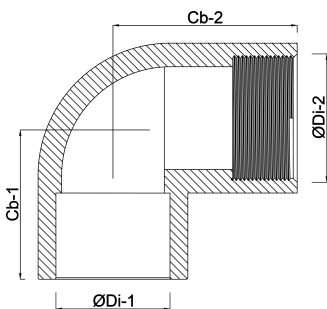

**VDL Adaptor elbow 90° PVC-U
50 mm x 1 1/2" glue socket x
female thread 16bar grey with
stainless steel ring type
reinforced (7002636)**

V-L Van de Lande

TECHNICAL SPECIFICATIONS

Colour	grey
Type	reinforced
Material	PVC-U
Feature	with stainless steel ring
Connection	glue socket x female thread
Size	50 mm x 1 1/2"
Pressure	16 bar

DIMENSIONS

Cb-1	59 mm
Cb-2	59 mm
ØDi-1	50 mm
ØDi-2	1 1/2 "

Last modified date: 14/03/2026

Bosta UK Ltd.
Reflection House
Olding Road
Bury St. Edmunds
Suffolk
IP33 3TA
T +44 (0) 1284 716580
E enquiries@bosta.co.uk
<http://www.bosta.com>