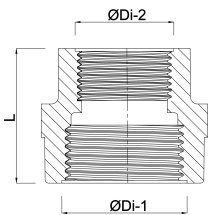

**VDL Adaptor socket PVC-U 3/4"  
x 1/2" female thread 10bar  
grey with stainless steel ring  
type reinforced (0100359)**

**V-L Van de Lande**

# TECHNICAL SPECIFICATIONS

Colour	grey
Type	reinforced
Material	PVC-U
Feature	with stainless steel ring
Connection	female thread
Pressure	10 bar
Size	3/4" x 1/2"

## DIMENSIONS

F-1	15 mm
F-2	15 mm
L	39 mm
ØDi-1	3/4 "
ØDi-2	1/2 "

**Last modified date: 13/03/2026**

Bosta UK Ltd.  
Reflection House  
Olding Road  
Bury St. Edmunds  
Suffolk  
IP33 3TA  
T +44 (0) 1284 716580  
E [enquiries@bosta.co.uk](mailto:enquiries@bosta.co.uk)  
<http://www.bosta.com>