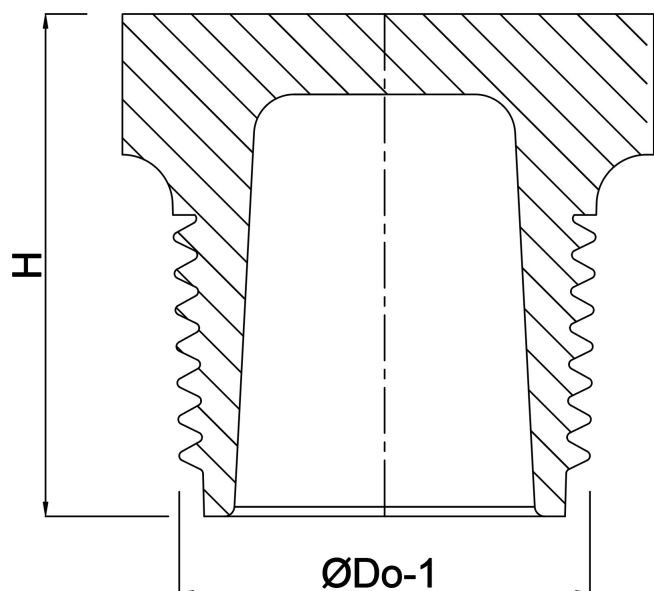

Plug PP 1/2" male thread 10bar beige (0330429)

TECHNICAL SPECIFICATIONS

Colour beige

Material PP

Connection male thread

Pressure 10 bar

Size 1/2"

DIMENSIONS

H 25 mm

ØDo-1 1/2 "

Last modified date: 13/03/2026

Bosta UK Ltd.
Reflection House
Olding Road
Bury St. Edmunds
Suffolk
IP33 3TA
T +44 (0) 1284 716580
E enquiries@bosta.co.uk
<http://www.bosta.com>