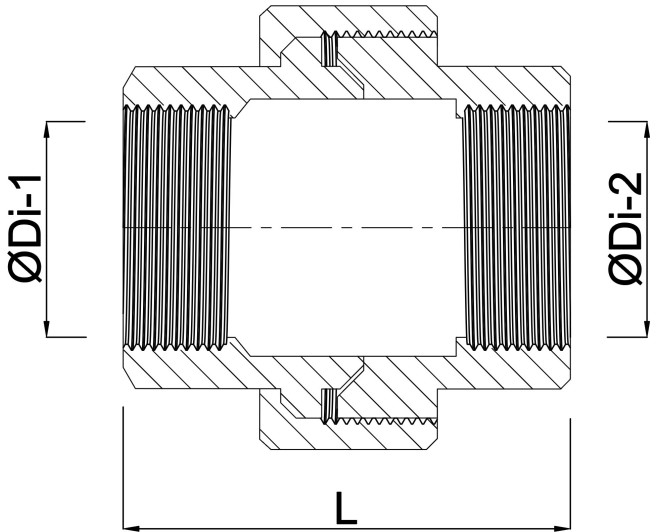

**Profec Nr. 340 Union coupler
cast iron black 1" female
thread 25bar DVGW type
conical (1134006)**

TECHNICAL SPECIFICATIONS

Type	conical
Material	cast iron black
Approval	DVGW
Connection	female thread
Fitting nr.	Nr. 340
Temperature range	-20°C - 120°C
Pressure	25 bar
Size	1"
Length	58 mm

DIMENSIONS

F-1	20 mm
F-2	20 mm
K-1	37 mm
K-2	37 mm
Kn	54 mm
L	57 mm

ØDi-1 1 "

ØDi-2 1 "

Last modified date: 14/03/2026

Bosta UK Ltd.
Reflection House
Olding Road
Bury St. Edmunds
Suffolk
IP33 3TA
T +44 (0) 1284 716580
E enquiries@bosta.co.uk
<http://www.bosta.com>