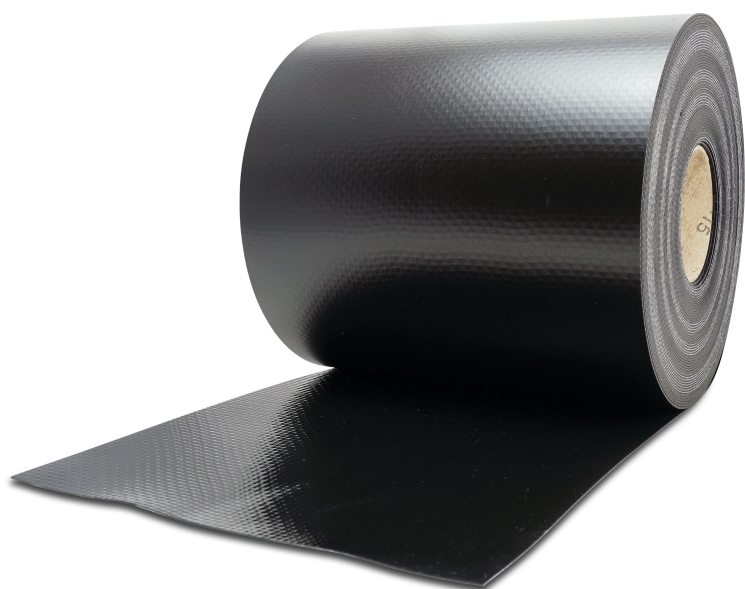

Elbe Markeringslijn 250 mm zwart 25m (7021332)

ELBE®
POOL SURFACE | MADE IN GERMANY