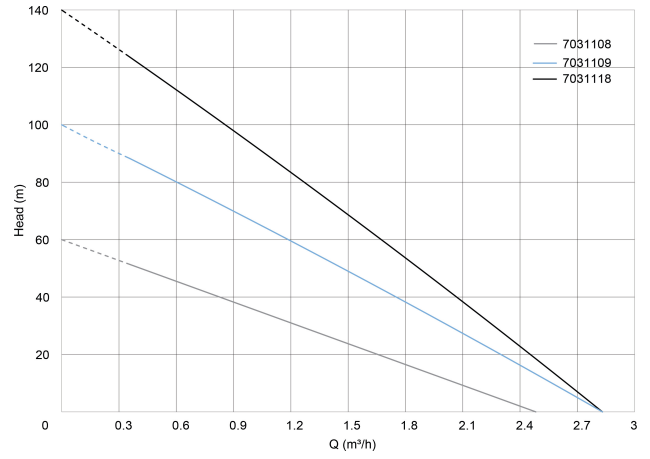

ØDi-1

bosta
bringing water to life